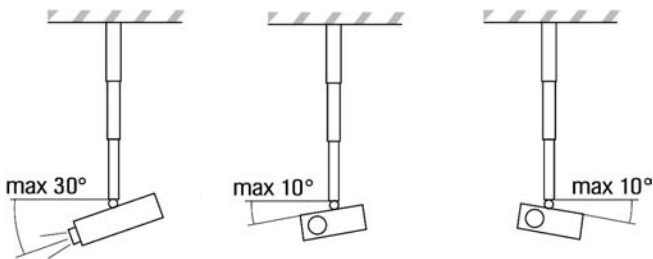

CM 25 / CM 11 universal ceiling mount

CM 25

- professional design and easy installation
- potential for easy changing of height (16 - 117 cm) and angle of projector
- ceiling mount for all types of projectors
- tool kit and screws for changing of height are included
- max. weight of projector: 10 kg
- weight: 2-4 kg
- colour: matt silver

CM 11

- easy ceiling installation for all types of projectors
- easy changing of projector angle (0° - 20°)
- projector weight up to 10 kg
- weight: 1,1 kg
- colour: matt silver

CM 25

CM 11