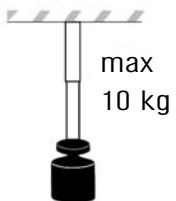

CM 25 / CM 11 universal ceiling mount

CM 25

- professional design and easy installation
- potential for easy changing of height (16 - 117 cm) and angle of projector
- ceiling mount for all types of projectors
- tool kit and screws for changing of height are included
- max. weight of projector: 10 kg
- weight: 2-4 kg
- colour: matt silver

CM 11

- easy ceiling installation for all types of projectors
- easy changing of projector angle (0° - 20°)
- projector weight up to 10 kg
- weight: 1,1 kg
- colour: matt silver

CM 25

CM 11