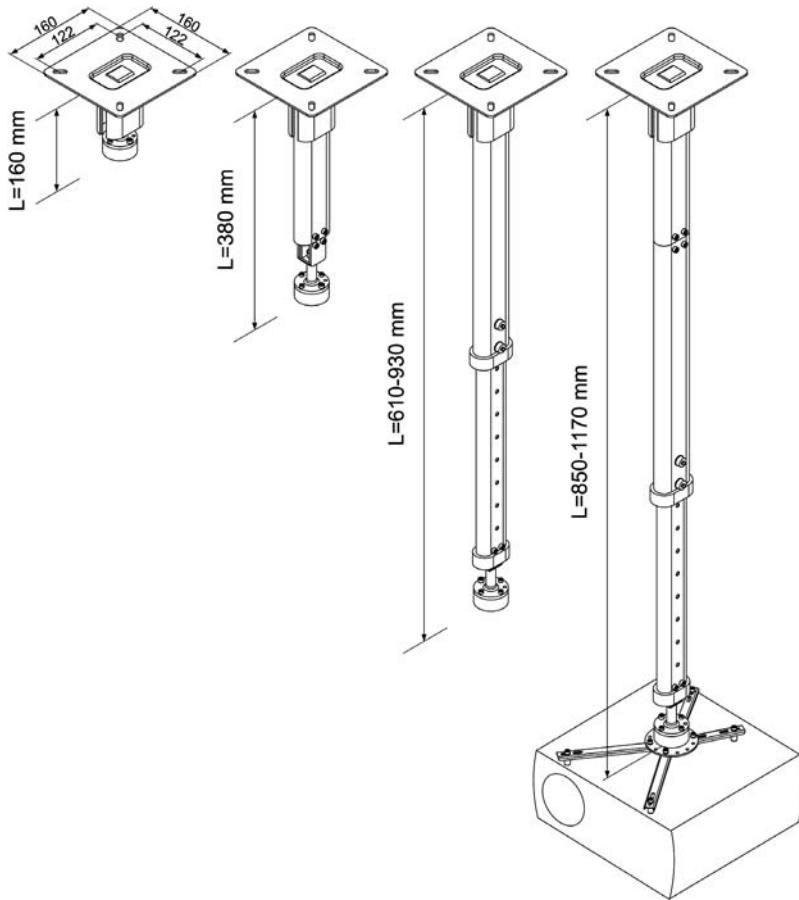

CM 25 / CM 11 universal ceiling mount

CM 25

- professional design and easy installation
- potential for easy changing of height (16 - 117 cm) and angle of projector
- ceiling mount for all types of projectors
- tool kit and screws for changing of height are included
- max. weight of projector: 10 kg
- weight: 2-4 kg
- colour: matt silver

CM 11

- easy ceiling installation for all types of projectors
- easy changing of projector angle (0° - 20°)
- projector weight up to 10 kg
- weight: 1,1 kg
- colour: matt silver

CM 25

CM 11