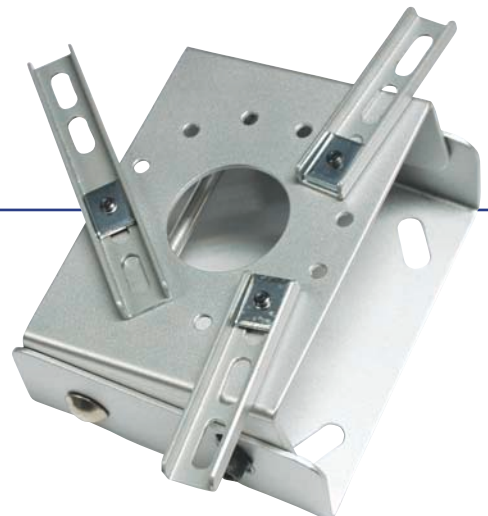

CM 25 / CM 11 universal ceiling mount

CM 25

- professional design and easy installation
- potential for easy changing of height (16 - 117 cm) and angle of projector
- ceiling mount for all types of projectors
- tool kit and screws for changing of height are included
- max. weight of projector: 10 kg
- weight: 2-4 kg
- colour: matt silver

CM 11

- easy ceiling installation for all types of projectors
- easy changing of projector angle (0° - 20°)
- projector weight up to 10 kg
- weight: 1,1 kg
- colour: matt silver

CM 25

CM 11