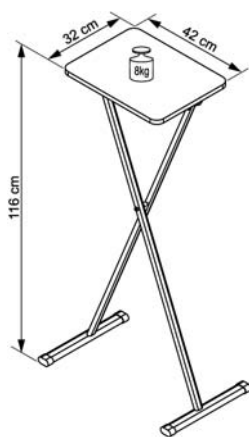

AVL 1200 – light grey
AVL 1200 B – anthracite/beechn

AVL 1200 L / AVL 1200 BL

Single column lectern with one height adjustable platform. The lighting is provided by special gooseneck lamp 12 V, with built-in power supply. Equipped with 4 wheels with two locking castors.

Option: additional shelf
modesty panel

AVL 1200 L – light grey
AVL 1200 L – anthracite/beechn

AV STAND

AVX 11 B / AVX 11

- Universal stand for data/video or slide projector.
- Easy set up and manipulation.
- Foldable and portable
- Basic shelf (max. weight on it 8 kg)