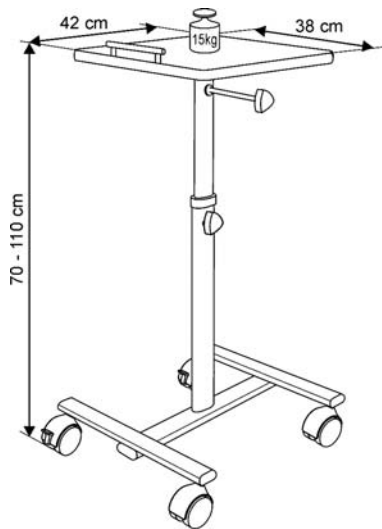

trolleys - lectern - AV stand

TROLLEYS

AV 1000

Basic trolley - height can be adjusted from 620 mm to 1050 mm, 4 wheels with two locking castors.

AV 1100 / AV 1100 B

Single column trolley with one platform adjustable in height and inclination. Equipped with 4 wheels with two locking castors.

Option: notebook shelf

AV 1100 - light grey
AV 1100 B - anthracite/beech

TROLLEYS

AV 750 / AV 750 B

With one multi-height and micro adjustable centre shelf and one side shelf. Equipped with 4 wheels with two locking castors.

Option: side and bottom shelf

AV 750 – light grey

AV 750 B – anthracite/beech

AV 850 / 850 B

Multipurpose projector trolley with one adjustable centre and two adjustable side shelves.

Equipped with 4 wheels with two locking castors.