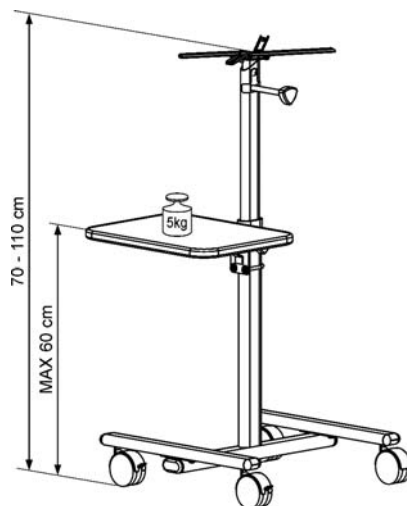

trolleys - lectern - AV stand

TROLLEYS

AV 1000

Basic trolley - height can be adjusted from 620 mm to 1050 mm, 4 wheels with two locking castors.

AV 1100 / AV 1100 B

Single column trolley with one platform adjustable in height and inclination. Equipped with 4 wheels with two locking castors.

Option: side and bottom shelf

AV 750 – light grey

AV 750 B – anthracite/beech

AV 850 / 850 B

Multipurpose projector trolley with one adjustable centre and two adjustable side shelves.

Equipped with 4 wheels with two locking castors.

AV 850 – light grey

AV 850 B – anthracite/beech

TROLLEYS

AV 5248

Universal trolley for AV equipment, specially for opaque projectors.

- top and bottom shelf
- 4 wheels with two locking castors

AV 1150 / AV 1150 B

Trolley for all types of projectors

- Easy changing of height and inclination of projector
- Universal projector plate included in the package
- Equipped with 4 wheels with two locking castors.

Option: additional shelf