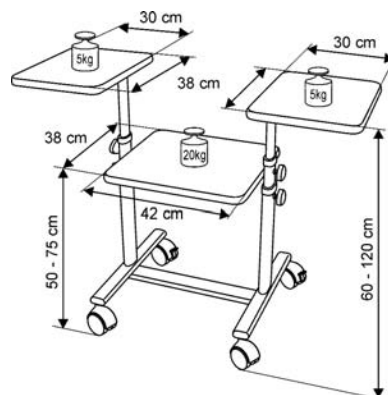

trolleys - lectern - AV stand

TROLLEYS

AV 1000

Basic trolley - height can be adjusted from 620 mm to 1050 mm, 4 wheels with two locking castors.

AV 1100 / AV 1100 B

Single column trolley with one platform adjustable in height and inclination. Equipped with 4 wheels with two locking castors.

Option: notebook shelf

AV 1100 - light grey
AV 1100 B - anthracite/beech

TROLLEYS

AV 750 / AV 750 B

With one multi-height and micro adjustable centre shelf and one side shelf. Equipped with 4 wheels with two locking castors.

Option: side and bottom shelf

AV 750 – light grey

AV 750 B – anthracite/beech

AV 850 / 850 B

Multipurpose projector trolley with one adjustable centre and two adjustable side shelves.

Equipped with 4 wheels with two locking castors.