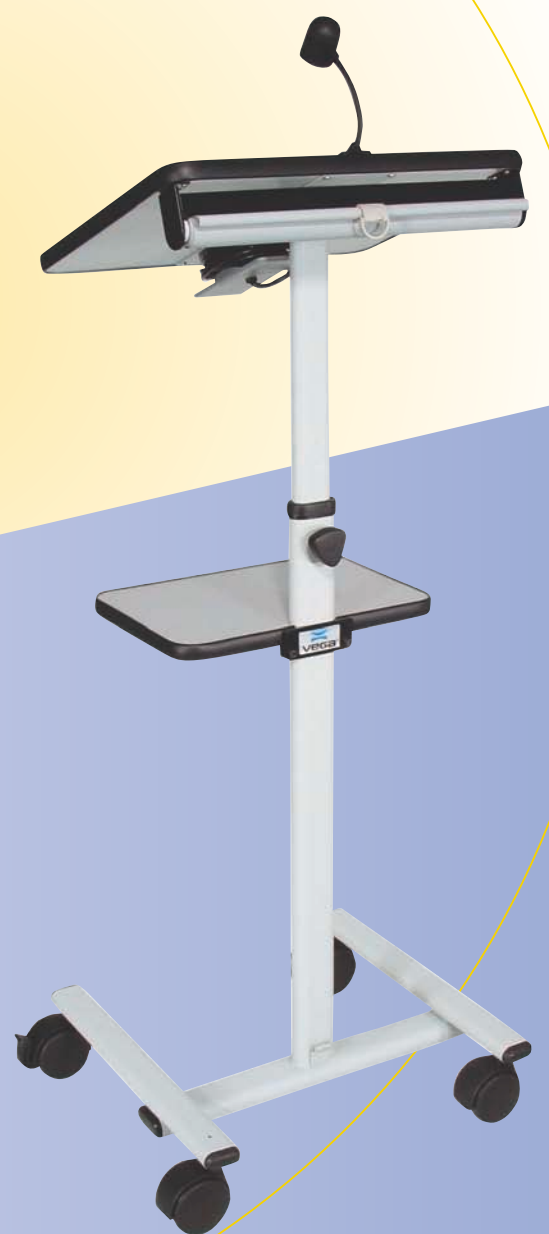

trolleys - lectern - AV stand

TROLLEYS

AV 1000

Basic trolley - height can be adjusted from 620 mm to 1050 mm, 4 wheels with two locking castors.

AV 1100 / AV 1100 B

Single column trolley with one platform adjustable in height and inclination. Equipped with 4 wheels with two locking castors.

Option: notebook shelf

AV 1100 - light grey
AV 1100 B - anthracite/beech

TROLLEYS

AV 750 / AV 750 B

With one multi-height and micro adjustable centre shelf and one side shelf. Equipped with 4 wheels with two locking castors.

Option: side and bottom shelf

AV 750 – light grey

AV 750 B – anthracite/beech

AV 850 / 850 B

Multipurpose projector trolley with one adjustable centre and two adjustable side shelves.

Equipped with 4 wheels with two locking castors.

AV 1150 – light grey

AV 1150 B – anthracite/beechn

LECTERN

AVL 1200 / AV 1200 B

Single column lectern with one height adjustable platform. Equipped with 4 wheels with two locking castors.

Option: additional shelf
modesty panel