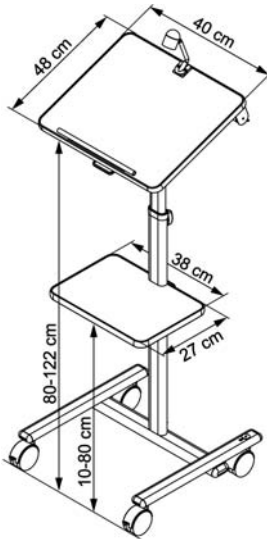

AVL 1200 L / AVL 1200 BL

Single column lectern with one height adjustable platform. The lighting is provided by special gooseneck lamp 12 V, with built-in power supply. Equipped with 4 wheels with two locking castors.

Option: additional shelf
modesty panel

AVL 1200 L – light grey
AVL 1200 L – anthracite/beechn