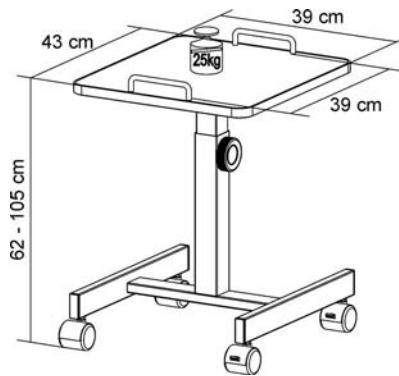

trolleys - lectern - AV stand

TROLLEYS

AV 1000

Basic trolley - height can be adjusted from 620 mm to 1050 mm, 4 wheels with two locking castors.

AV 1100 / AV 1100 B

Single column trolley with one platform adjustable in height and inclination. Equipped with 4 wheels with two locking castors.

Option: notebook shelf

AV 1100 - light grey
AV 1100 B - anthracite/beech

TROLLEYS

AV 750 / AV 750 B

With one multi-height and micro adjustable centre shelf and one side shelf. Equipped with 4 wheels with two locking castors.

Option: side and bottom shelf

AV 750 – light grey

AV 750 B – anthracite/beech

AV 850 / 850 B

Multipurpose projector trolley with one adjustable centre and two adjustable side shelves.

Equipped with 4 wheels with two locking castors.

Option: additional shelf
modesty panel

AVL 1200 L – light grey
AVL 1200 L – anthracite/beechn

AV STAND

AVX 11 B / AVX 11

- Universal stand for data/video or slide projector.
- Easy set up and manipulation.
- Foldable and portable
- Basic shelf (max. weight on it 8 kg)