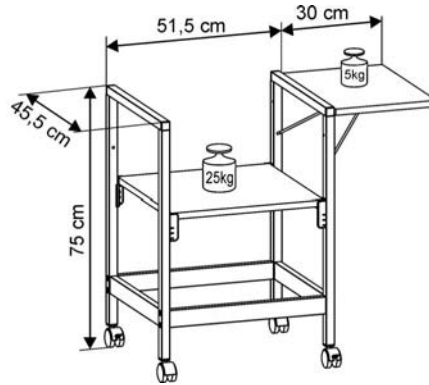

trolleys - lectern - AV stand

TROLLEYS

AV 1000

Basic trolley - height can be adjusted from 620 mm to 1050 mm, 4 wheels with two locking castors.

AV 1100 / AV 1100 B

Single column trolley with one platform adjustable in height and inclination. Equipped with 4 wheels with two locking castors.

Option: notebook shelf

AV 1100 - light grey
AV 1100 B - anthracite/beech

TROLLEYS

AV 750 / AV 750 B

With one multi-height and micro adjustable centre shelf and one side shelf. Equipped with 4 wheels with two locking castors.

Option: side and bottom shelf

AV 750 – light grey

AV 750 B – anthracite/beech

AV 850 / 850 B

Multipurpose projector trolley with one adjustable centre and two adjustable side shelves.

Equipped with 4 wheels with two locking castors.