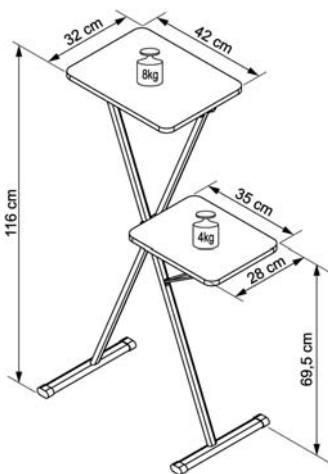

Option: additional shelf
modesty panel

AVL 1200 L – light grey
AVL 1200 L – anthracite/beechn

AV STAND

AVX 11 B / AVX 11

- Universal stand for data/video or slide projector.
- Easy set up and manipulation.
- Foldable and portable
- Basic shelf (max. weight on it 8 kg)

AVX 11 – light grey
AVX 11 B – anthracite/beechn

AVX 12 B / AVX 12

- Universal stand for data/video or slide projector.
- Easy set up and manipulation.
- Foldable and portable
- Basic shelf (max. weight on it 8 kg)
- Additional shelf (max. weight on it 4 kg)