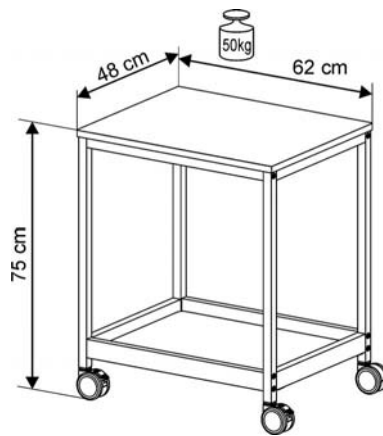

TROLLEYS

AV 5248