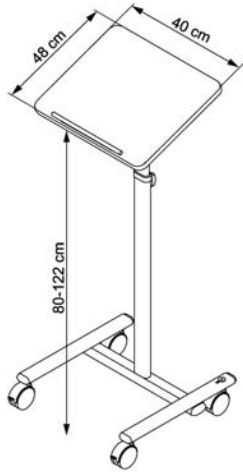

LECTERN

AVL 1200 / AV 1200 B