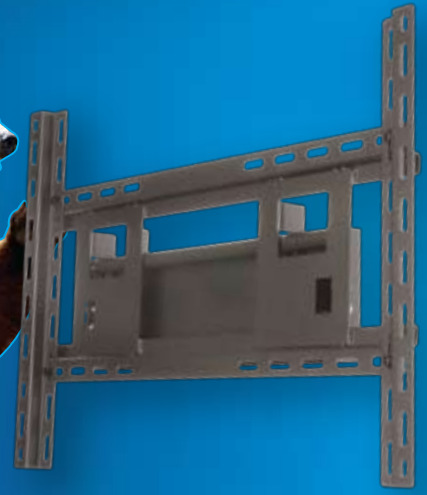

WM 42

UNIVERSAL PLASMA / LCD TILTING WALL MOUNT FOR 42" TO 63" SCREENS

HEAVY
DUTY

SECURE
MOUNT

AVAILABLE IN
TWO COLORS

42" - 63"

120kg
264 lb

FLEXIBLE
TILT
SYSTEM

0° - 20°

Wall installation hardware must be determined on an individual basis and therefore it is not included.

Designed to meet the needs of modern users seeking an advanced solution for Plasma and LCD screens with optimum combination of functionality, ergonomics and fashionable design.

Our Universal Wall Mount will satisfy diverse tastes, adapt perfectly to your work or home environment and offer an innovative security solution to guard against thefts.

Capable of holding monitors with weights up to 120 kg this Universal Wall Mount demonstrates extra strength and durability supplemented by fashionable outlook.

FOR ALL SIZES AND TYPES OF SCREENS
Flexible grid system allows mounting of screens of various sizes.

SECURITY LOCK SYSTEM
WILL PREVENT THEFT AND SECURE
YOUR LCD / PLASMA SCREEN

SIMPLE HOOK-ON INSTALLATION
EASY INSTALLATION WITH FLEXIBLE HANDLE