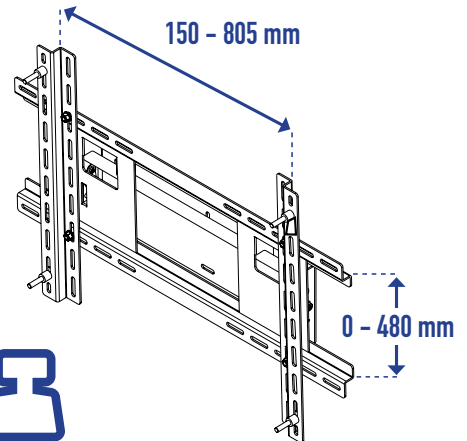

FOR ALL SIZES AND TYPES OF SCREENS
Flexible grid system allows mounting of screens of various sizes.

SECURITY LOCK SYSTEM
WILL PREVENT THEFT AND SECURE
YOUR LCD / PLASMA SCREEN

SIMPLE HOOK-ON INSTALLATION
EASY INSTALLATION WITH FLEXIBLE HANDLE

CABLE MANAGEMENT SYSTEM
SCREEN CABLES CAN BE MADE INVISIBLE WITH
SPECIAL HOLES DESIGNED TO HIDE THEM

120kg
264 lb

TECHNICAL DETAILS

SCREEN SIZE: Most 42 - 63" Models
MAX LOAD: 120 kg (176 lb)
COLOUR: Black & Gray
WALL DISTANCE: 96 mm (3.8")
TILT: 0° - 20° DOWN