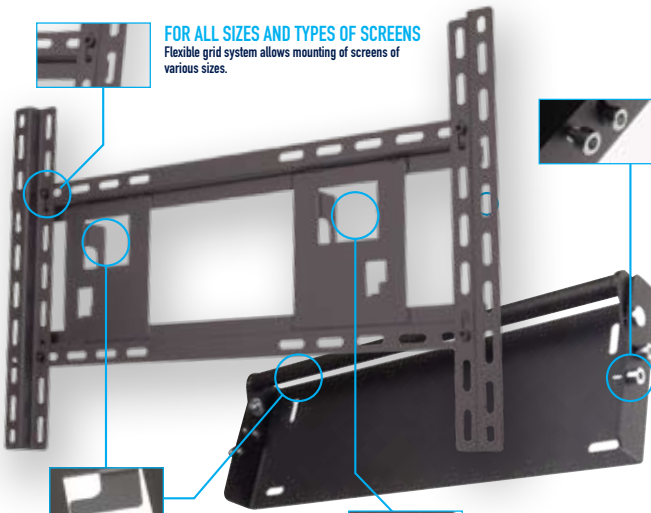

0° - 20°

Wall installation hardware must be determined on an individual basis and therefore it is not included.

Designed to meet the needs of modern users seeking an advanced solution for Plasma and LCD screens with optimum combination of functionality, ergonomics and fashionable design.

Our Universal Wall Mount will satisfy diverse tastes, adapt perfectly to your work or home environment and offer an innovative security solution to guard against thefts.

Capable of holding monitors with weights up to 120 kg this Universal Wall Mount demonstrates extra strength and durability supplemented by fashionable outlook.

FOR ALL SIZES AND TYPES OF SCREENS
Flexible grid system allows mounting of screens of various sizes.

SECURITY LOCK SYSTEM
WILL PREVENT THEFT AND SECURE
YOUR LCD / PLASMA SCREEN

SIMPLE HOOK-ON INSTALLATION
EASY INSTALLATION WITH FLEXIBLE HANDLE

CABLE MANAGEMENT SYSTEM
SCREEN CABLES CAN BE MADE INVISIBLE WITH
SPECIAL HOLES DESIGNED TO HIDE THEM

120kg
264 lb

TECHNICAL DETAILS

SCREEN SIZE: Most 42 - 63" Models
MAX LOAD: 120 kg (176 lb)
COLOUR: Black & Gray
WALL DISTANCE: 96 mm (3.8")
TILT: 0° - 20° DOWN